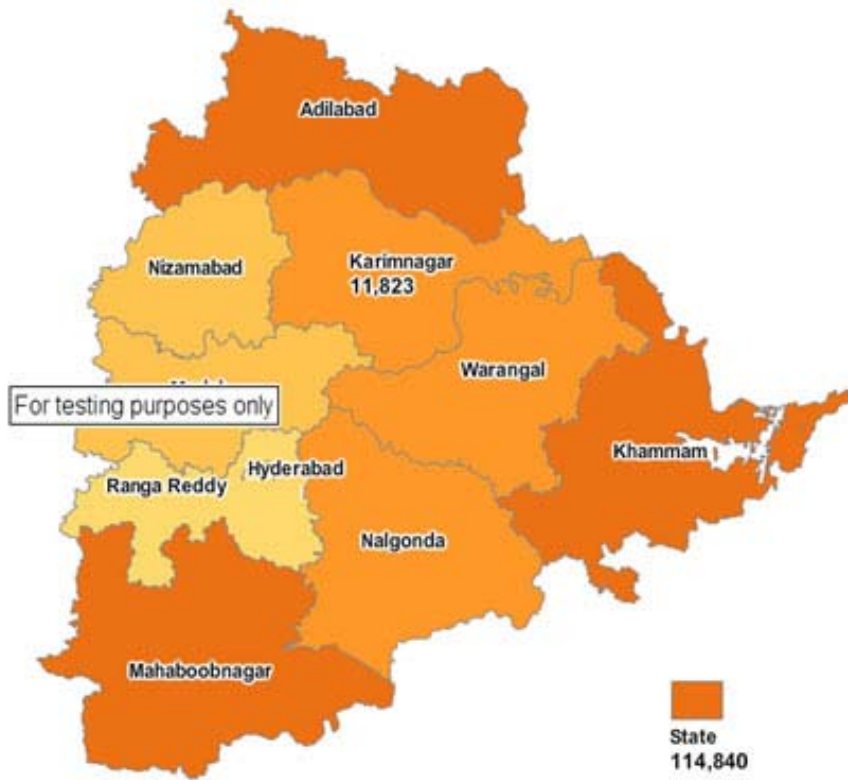

POPULATION – TELANGANA

Andhra Pradesh state in India with a population of 3,51,93,978, the Geographical area of the State as per 2011 Census is 114.8 Sq. The Density of population of the state is 307. The male population of the state is 17704078 and female population is 17489900. The sex ratio of the state is 988.

Sl.No	Item	2011 (as per 2011 Census)
1	Population	
	(a) Total	3,51,93,978
	(b) Male	1,77,04,078
	(c) Female	1,74,89,900
	(d) Rural	2,15,85,313
	(e) Urban	1,36,08,665
2	Urban Population as a percentage of Total Population	38.67
3	Sex Ratio	988
4	Density of Population	307
5	Growth Rate over the previous Census	13.58
6	No. of Households	
	(a) Total	83,57,826
	(b) Rural	52,23,243
	(c) Urban	31,34,583
7	Household Size	
	(a) Total	4 In number
	(b) Rural	4 In number
	(c) Urban	4 In number
8	Child Population (0-6) years	
	(a) Total	18,91,921
	(b) Rural	11,54,800
	(c) Urban	7,37,121
6	(a) Scheduled Caste Population	54,32,680
7	(a) Scheduled Tribes Population	32,86,928
8	(a) Literates - Total	2,07,84,228
	(b) Literates – Males	1,17,49,253
	(c) Literates - Females	90,34,975
9	(a) Literacy Rate - Total	66.46
	(b) Literacy Rate – Males	74.95
	(c) Literacy Rate - Females	57.92
10	(a) Workers – Total	1,38,06,211
	(b) Workers – Agriculture (Cultivators & Agl. Laborers)	7661306

Source: Statistical Year Book 2013, Telangana

STATE MAP OF TELANGANA